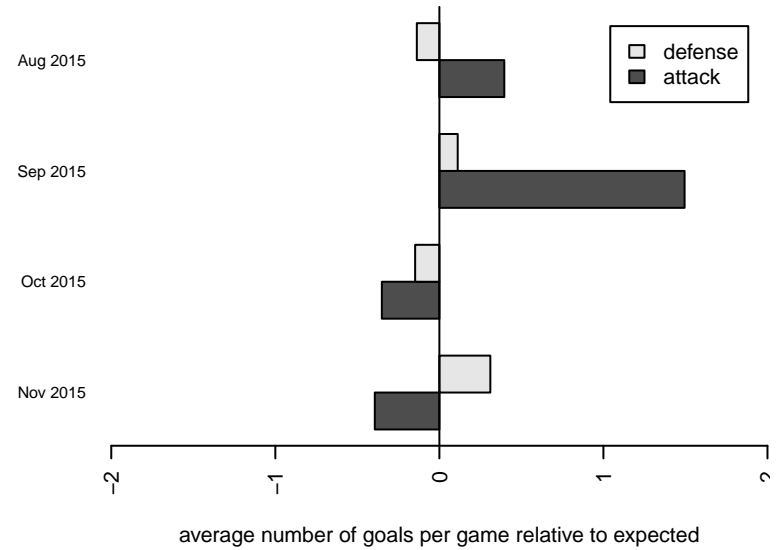

Performance relative to 13 month average