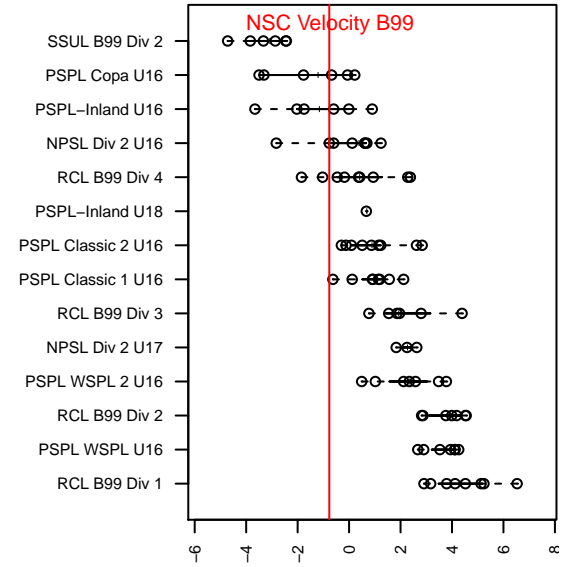

NSC Velocity B99

Northshore SC
 Woodinville, WA
 B99 total strength=1172
 attack=3.6 defense=3.67
 fall league = NPSL Div 2 U16

alt names used:
 NSC Velocity
 NSC Velocity BU16

Venues played:
 2015 Strawberry Classic BU16-17
 2015 Xtreme Cup BU16
 2015 NPSL Division 2 U16
 2015 Cranberry Cup U16-18

**attack and defense variance (black dot)
relative to other teams
and top 10 in region**

**attack and defense rating
relative to others at age
and all opponents in last 13 months**

Performance relative to 13 month average