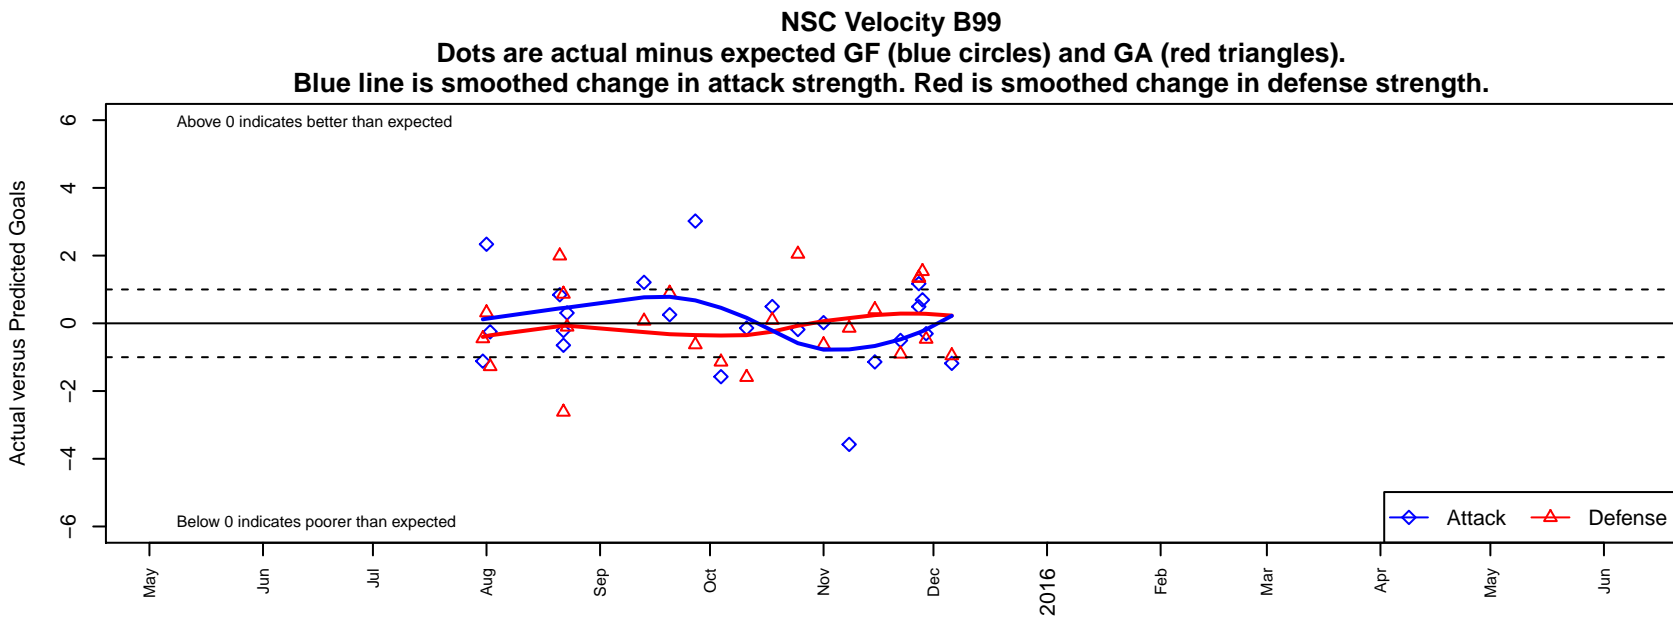

NSC Velocity B99

Northshore SC
 Woodinville, WA
 B99 total strength=1172
 attack=3.6 defense=3.67
 fall league = NPSL Div 2 U16

alt names used:
 NSC Velocity
 NSC Velocity BU16

Venues played:
 2015 Strawberry Classic BU16-17
 2015 Xtreme Cup BU16
 2015 NPSL Division 2 U16
 2015 Cranberry Cup U16-18

**attack and defense variance (black dot)
relative to other teams
and top 10 in region**

**attack and defense rating
relative to others at age
and all opponents in last 13 months**

Performance relative to 13 month average