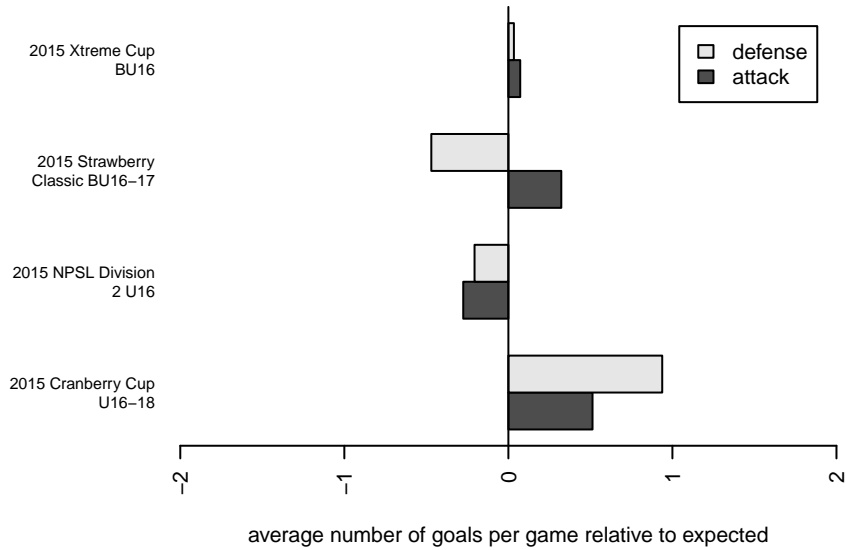

NSC Velocity B99

Northshore SC
 Woodinville, WA
 B99 total strength=1172
 attack=3.6 defense=3.67
 fall league = NPSL Div 2 U16

alt names used:
 NSC Velocity
 NSC Velocity BU16

Venues played:
 2015 Strawberry Classic BU16-17
 2015 Xtreme Cup BU16
 2015 NPSL Division 2 U16
 2015 Cranberry Cup U16-18

**attack and defense variance (black dot)
relative to other teams
and top 10 in region**

**attack and defense rating
relative to others at age
and all opponents in last 13 months**

Performance relative to 13 month average